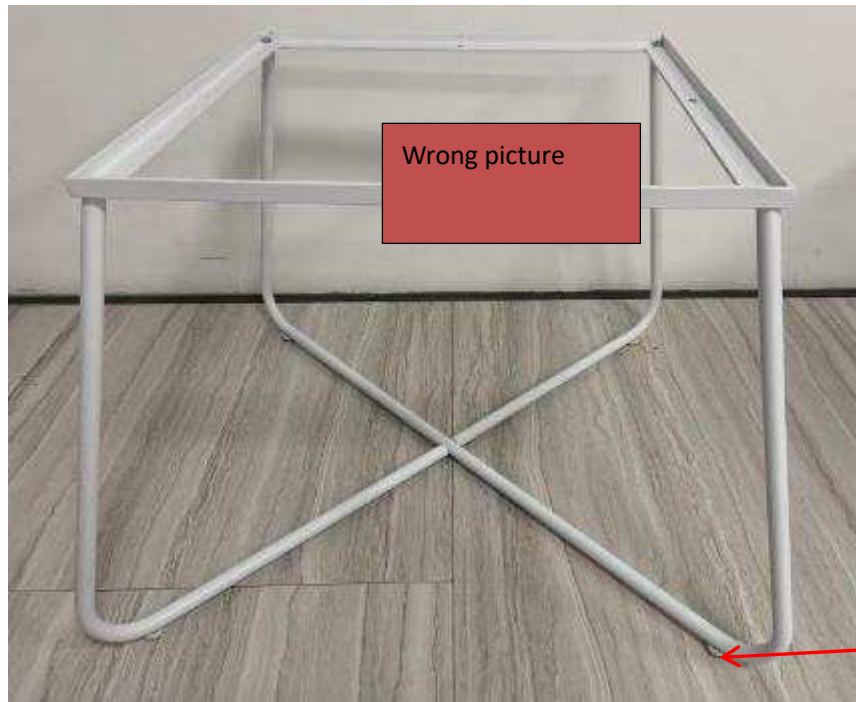

4047-41 Taverny KD frame

Stainless steel
screw M16*15
12pcs

Screw set
10-4046-01