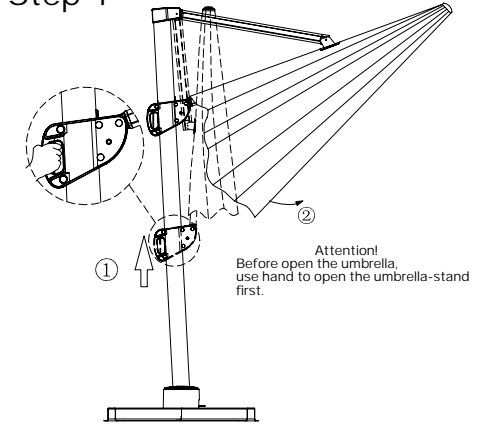

Varallo 3x3/3x4m

Brafab

Article number: 1559-73-

07/1559-73-21/1459-

Assembly instruction

73-07/1459-73-21

Step 7

Step 8

Parts & Tools

PART	QTY	PICTURE	PART	QTY	PICTURE
A	1				
B	1				
C	1				
D	8	 M8x18			
E	8				 (M6)
F	1	 M8x25			

Step 1

Step 4

Step 2

Step 5

Step 3

Step 6