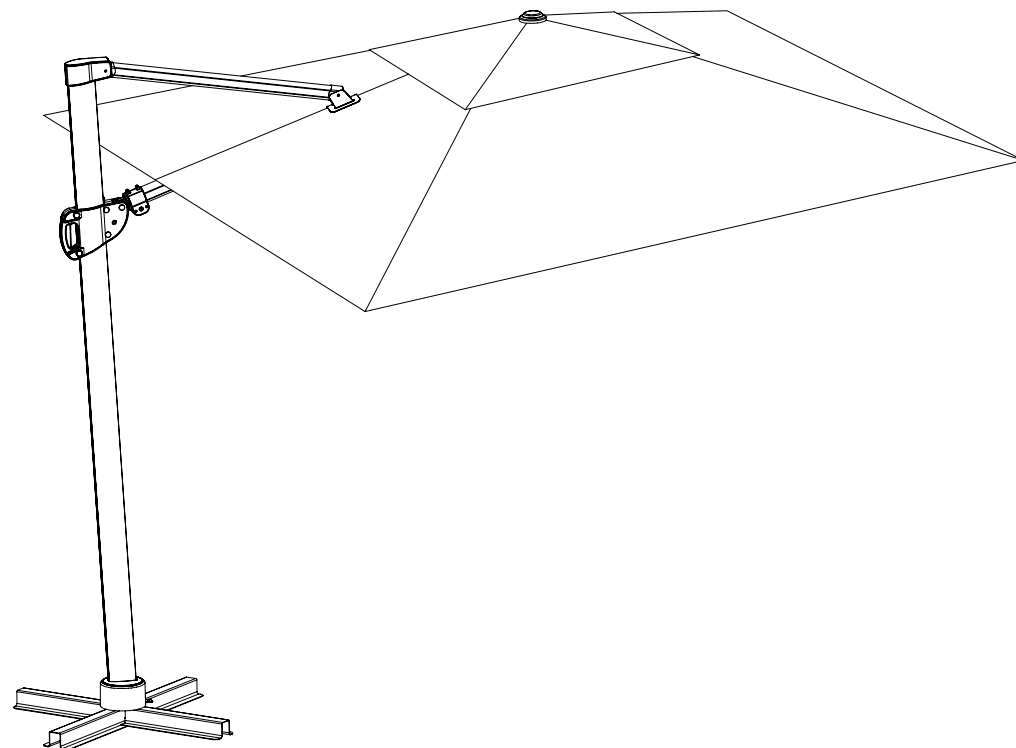

Varallo 3x3/3x4m

Brafab

Article number: 1559-73-

07/1559-73-21/1459-

Assembly instruction

73-07/1459-73-21

Step 7

Step 8

Parts & Tools

PART	QTY	PICTURE	PART	QTY	PICTURE
A	1				
B	1				
C	1				
D	8	 M8x18			
E	8				 (M6)
F	1	 M8x25			

Step 1

Step 4

Step 2

Step 5

Step 3

Step 6