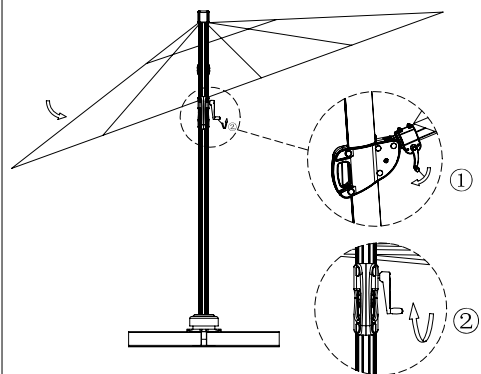

Varallo 3x3/3x4m

Brafab

Article number: 1559-73-

07/1559-73-21/1459-

Assembly instruction

73-07/1459-73-21

Step 7

Step 8

Parts & Tools

PART	QTY	PICTURE	PART	QTY	PICTURE
A	1				
B	1				
C	1				
D	8	 M8x18			
E	8				 (M6)
F	1	 M8x25			

Step 1

Step 4

Step 2

Step 5

Step 3

Step 6