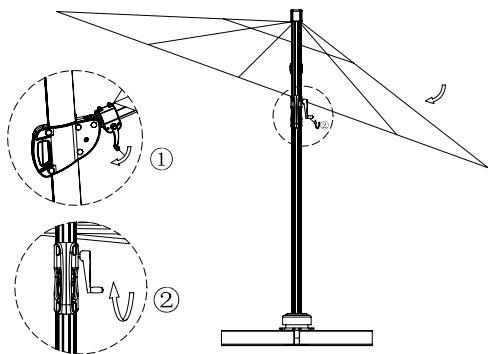

Varallo 3x3/3x4m

Brafab

Article number: 1559-73-

07/1559-73-21/1459-

Assembly instruction

73-07/1459-73-21

Step 7

Step 8

Parts & Tools

PART	QTY	PICTURE	PART	QTY	PICTURE
A	1				
B	1				
C	1				
D	8	 M8x18			
E	8				 (M6)
F	1	 M8x25			

Step 1

Step 4

Step 2

Step 5

Step 3

Step 6