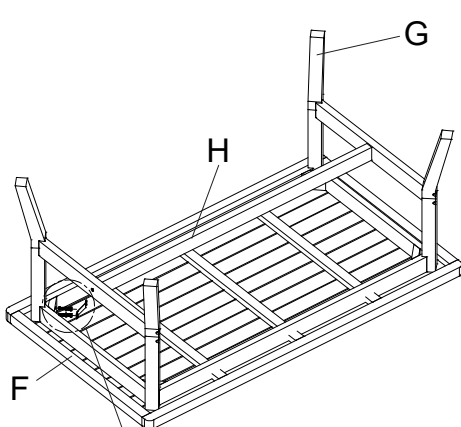

## Kornell dining table 150x86xH73

Article number: 6087

### Assembly instruction

A	B	C	D	E
				
JCBC 40xM6	Hexagonal Bolt 60xM8	Ring 17x8.5x2	Key L4	Spanner
2PCS	8PCS	8PCS	1PC	1PC

F	G	H
		
1PC	2PCS	1PC

use the same method to assemble the other side

Please always use the hexagonal bolt and ring on table.