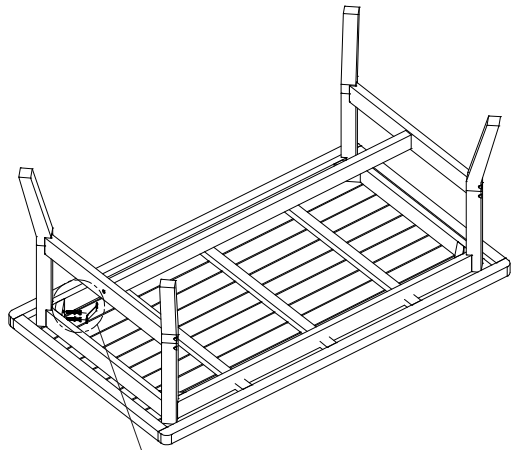

## Kornell dining table 150x86xH73

Article number: 6087

### Assembly instruction

A	B	C	D	E
				
JCBC 40xM6	Hexagonal Bolt 60xM8	Ring 17x8.5x2	Key L4	Spanner
2PCS	8PCS	8PCS	1PC	1PC

F	G	H
		
1PC	2PCS	1PC

use the same method to assemble the other side

Please always use the hexagonal bolt and ring on table.