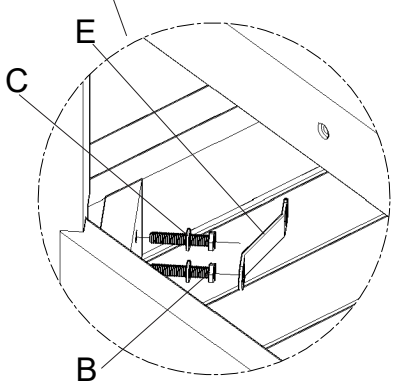

## Kornell dining table 150x86xH73

Article number: 6087

### Assembly instruction

A	B	C	D	E
				
JCBC 40xM6	Hexagonal Bolt 60xM8	Ring 17x8.5x2	Key L4	Spanner
2PCS	8PCS	8PCS	1PC	1PC

F	G	H
		
1PC	2PCS	1PC

use the same method to assemble the other side

Please always use the hexagonal bolt and ring on table.