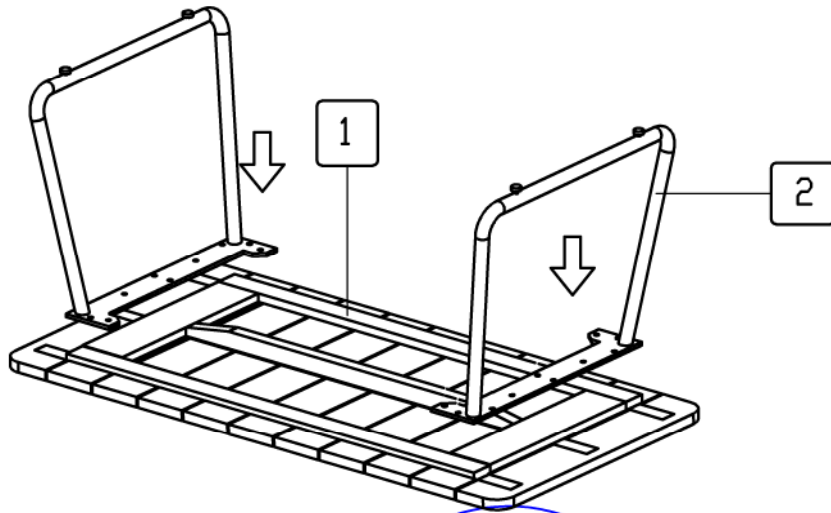

Brafab

ASSEMBLY INSTRUCTION

5067- 8 / NOLLI 175 x 90 x H73 CM| BLACK / TEAK

ASSEMBLED

PARTS

1

QTY = 1Pcs

2

QTY = 2 Pcs

(A)

JCBC M6x25
(20Pcs)

(B)

KEY (1Pcs)