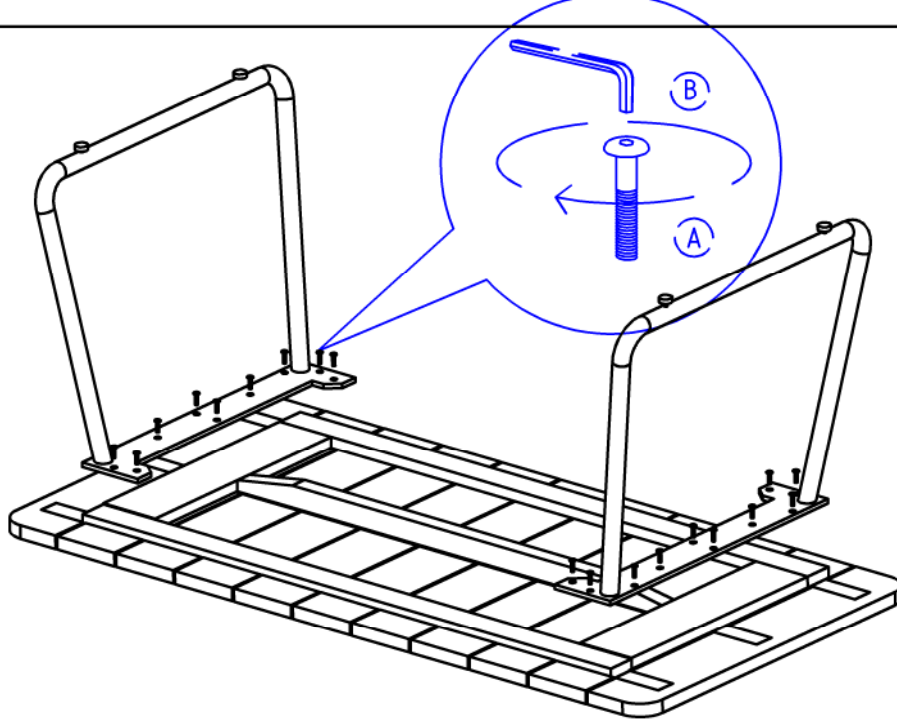

Brafab

ASSEMBLY INSTRUCTION

5067- 8 / NOLLI 175 x 90 x H73 CM| BLACK / TEAK

ASSEMBLED

PARTS

1

QTY = 1Pcs

2

QTY = 2 Pcs

(A)

JCBC M6x25
(20Pcs)

(B)

KEY (1Pcs)