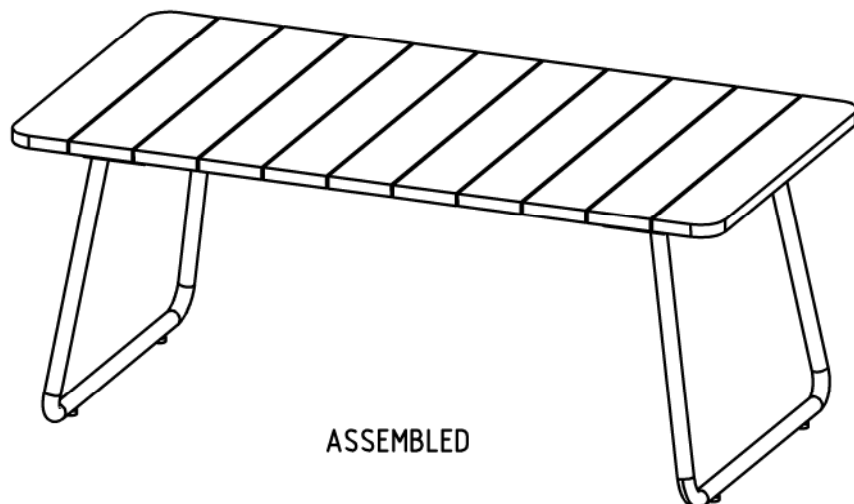

Brafab

ASSEMBLY INSTRUCTION

5067- 8 / NOLLI 175 x 90 x H73 CM| BLACK / TEAK

ASSEMBLED

PARTS

1

QTY = 1Pcs

2